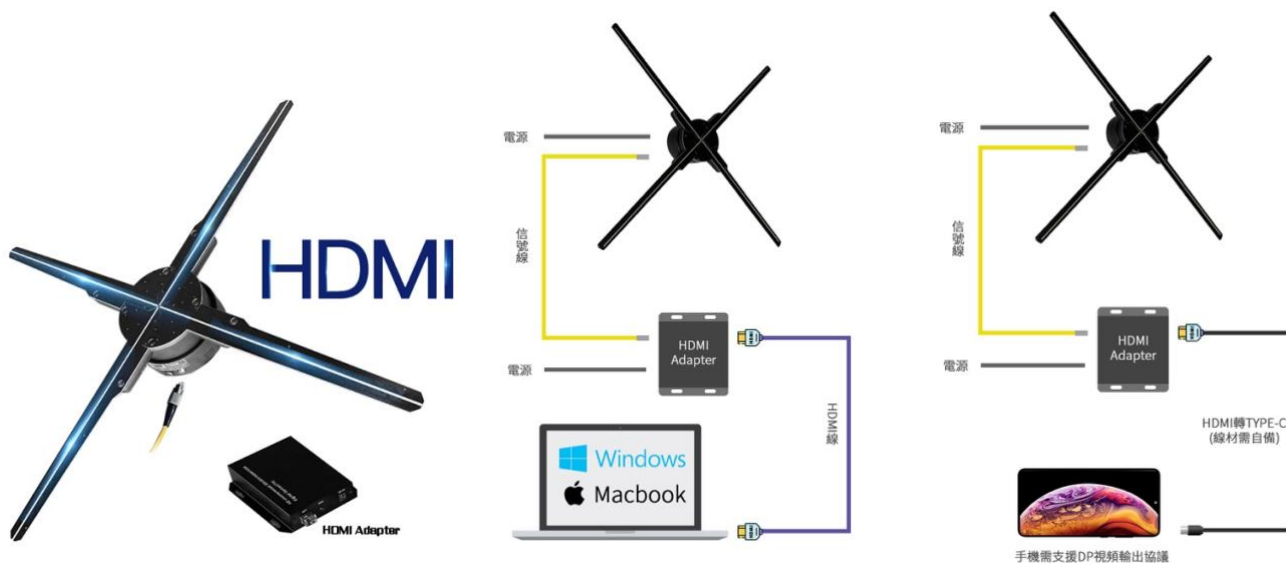

AOV Z5-HDMI 【100cm】3D Hologram Fan livestream via HDMI

產品名稱：Z5-HDMI

LED 數量：1440 顆

內部儲存：無機身內存，所有影像皆從 HDMI 傳輸

分辨率：2048×1440

亮度：2000lm

轉速(rpm)：700

額定功率：150W

產品尺寸：100cm*100cm*8cm

包裝尺寸：76cm*26.6cm*13cm

淨重/毛重：1.3kg/6.5kg

傳輸方式：HDMI 或 HDMI TO TYPE-C (TYPE-C 接口需支援 DP 顯示輸出協議)

支持格式：JPG、GIF、MP4、RMVB、AVI、MPEG

Product name: Z5-HDMI

Number of LEDs: 1440

Internal storage: no on-board memory, all images are transmitted via HDMI

Resolution: 2048×1440

Brightness: 2000lm

Speed (rpm): 700

Rated power: 150W

Product size: 100cm*100cm*8cm

Packing size: 76cm*26.6cm*13cm

Net weight/gross weight: 1.3kg/6.5kg

Transmission method: HDMI or HDMI TO TYPE-C (requires support of DP display output protocol)