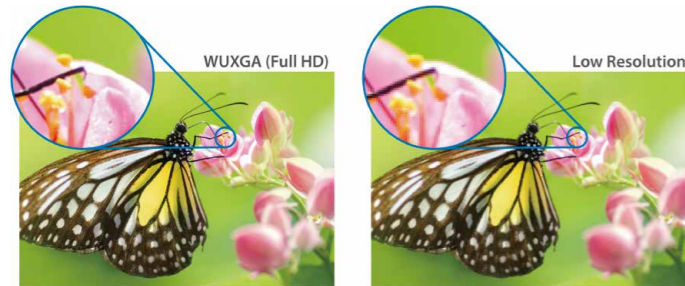

High Visibility in Bright Classroom

■ Bigger, Brighter Image

Bigger and up to 4200lm bright images lead to better learning experience in classroom.

It is important that display size is large enough so every student in the room can clearly read what's on it. Epson EB-990U Series is the best display solution from cost per inch point of view.

■ WUXGA High Resolution

WUXGA high resolution model can display sharper text and more detailed images.

High resolution projector does not lost the information on your PC, and secure smooth communication.

*only for EB-990U

■ Higher Color Light Output

If color brightness is low, colors contents can be dull and dark, important details can be lost.