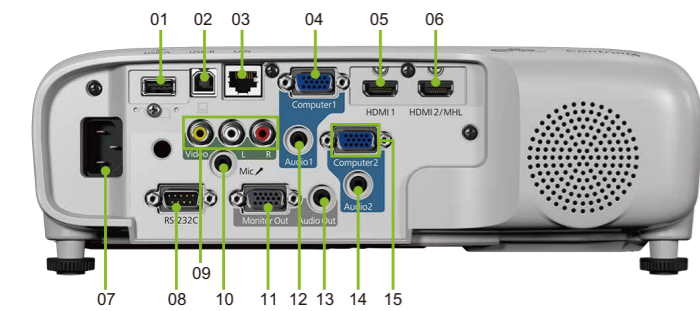

MODEL	EB-W39	EB-107	EB-970	EB-980W	EB-990U	EB-2142W
Specification of Main Parts	LCD Size	0.59-inch (D9)	0.55-inch (D10)	0.63-inch (D10)	0.59-inch (D9)	0.59-inch (D9)
	Pixel Number	1,024,000 dots (1280 x 800) x 3	786,432 dots (1024 x 768) x 3		1,024,000 dots (1280 x 800) x 3	2,304,000 dots (1920 x 1200) x 3
	Native Resolution	WXGA (16:10)	XGA (4:3)		WXGA (16:10)	WUXGA (16:10)
Projection Lens	Manual focus & 1.2x optical zoom		Manual focus & 1.6x optical zoom		Manual focus & 1.6x optical zoom	
	F=1.49-1.72/F=16.9mm-20.28mm		F=1.51-1.99/F=18.2mm-29.2mm		F=1.50-1.90/F=20.3mm-32.5mm	
Lamp	Type	210 W UHE				230 W UHE
	Life (Brightness Control: Normal / ECO)	6,000 / 12,000 hours				5,500 / 12,000 hours
Screen Size (Zoom: Wide)	33 to 320 inch	30 to 300 inch		29 to 280 inch	30 to 300 inch	29 to 280 inch
Projection Distance (Zoom: Wide)	0.91 to 9.07 m	0.89 to 9.12 m	0.83 to 8.54 m	0.85 to 8.45 m	0.88 to 9.08 m	0.85 to 8.45 m
Throw Ratio (Zoom: Wide)	1.3	1.48	1.38		1.39	1.38
Offset	10:1	8:1	8.6:1	10:0	10:1	10:0
Light Output #	3,500lm		4,000lm	3,800lm		4,200lm
Color Light Output #	3,500lm		4,000lm	3,800lm		4,200lm
Contrast #	15000:1					
Sound Output	Monaural: 5W x 1		Monaural: 16W x 1			
Keystone Correction	Vertical	-30 to +30 degrees				
	Horizontal	-30 to +30 degrees				
Terminal	Computer in	D-sub 15pin x 2				
	Monitor out	D-sub 15pin x 1				
	Video in	Composite: RCA (Yellow) x 1				
	Audio in	RCA (White x1, Red x1)				
	Audio out	Stereo mini x 1				
	MIC	N/A	Stereo mini x 1			
	HDMI	2		2 (HDMI 1 Supports MHL)		
	RS-232C	D-sub 9pin x 1				
	USB Type-A	1				
	USB Type-B	1				
Wired LAN	RJ45 x 1					
Features	Quick Corner	Yes				
	Split Screen	Yes				
	USB Display	Yes				
	PC Free (USB Memory)	Yes				
	Frontal Exhaust	Yes				
	Wireless Connection	Optional (ELPAP10)				Built-in
Miracast	N/A					
Direct Power On	Yes					
Direct Power Off	Yes					
Cool-down Period	Instant off					
Power Supply Voltage	100 - 240 V AC +/- 10%, 50/60 Hz					
Power Consumption	Lamp On	309W				331W
	Standby (communication off)	0.2W				
Dimension	Exclude Feet (W x H x D)	302 x 87 x 249 mm		309 x 90 x 282 mm		
Weight		Approx. 5.95 lbs. / 2.7kg	Approx. 6.17 lbs. / 2.8kg	Approx. 6.61 lbs. / 3.0kg	Approx. 6.83 lbs. / 3.1kg	Approx. 7.05 lbs. / 3.2kg
Fan Noise	Brightness Control: Normal / ECO	37dB / 28dB				

01 USB-A	02 USB-B	03 LAN	04 Computer-1
05 HDMI-1	06 HDMI -2 (MHL except W39)	07 Power Inlet	
08 RS-232C	09 Video / Audio	10 Mic (except W39)	
11 Monitor Out	12 Audio-1	13 Audio Out	14 Audio-2
15 Computer-2			

Supplied Accessories

Power Cable (1.8m)
Computer Cable (1.8m)
Remote Control
Battery for Remote Control (AA x 2)

Optional Accessories

ELPLP96	Spare Lamp
ELPAF32	Air Filter Set
ELPKS70	Soft Carrying Case
ELPAP10	Wireless LAN Unit

Epson Hong Kong Limited

Unit 715-723, 7/F Trade Square, 681 Cheung Sha Wan Road, Cheung Sha Wan, Kowloon, H.K.
*Please call our sales hotlines for demonstration at our showroom.

Epson Authorized Customer Service Centre
Wah Fung Computer Services Ltd.
Unit 901, 9/F, Westin Centre, 26 Hung To Road, Kwun Tong, Kowloon, Hong Kong

HK Sales Hotline : (852) 2827 8711
HK Technical Hotline : (852) 2827 8911
Macau Hotline : (853) 2850 8065

URL: www.epson.com.hk

DEC17-01-PROJECTOR