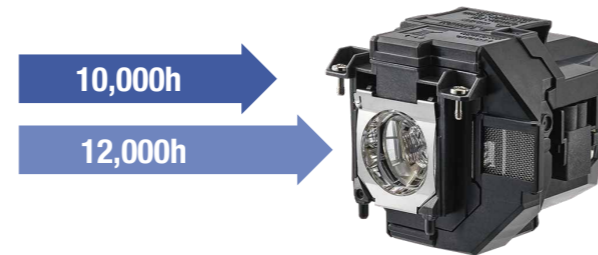

Worry Free for Maintenance

■ Up to 12,000h Lamp Life in Eco mode

Thanks to 12,000h longer lamp life in eco mode, you can save maintenance burden and cost.